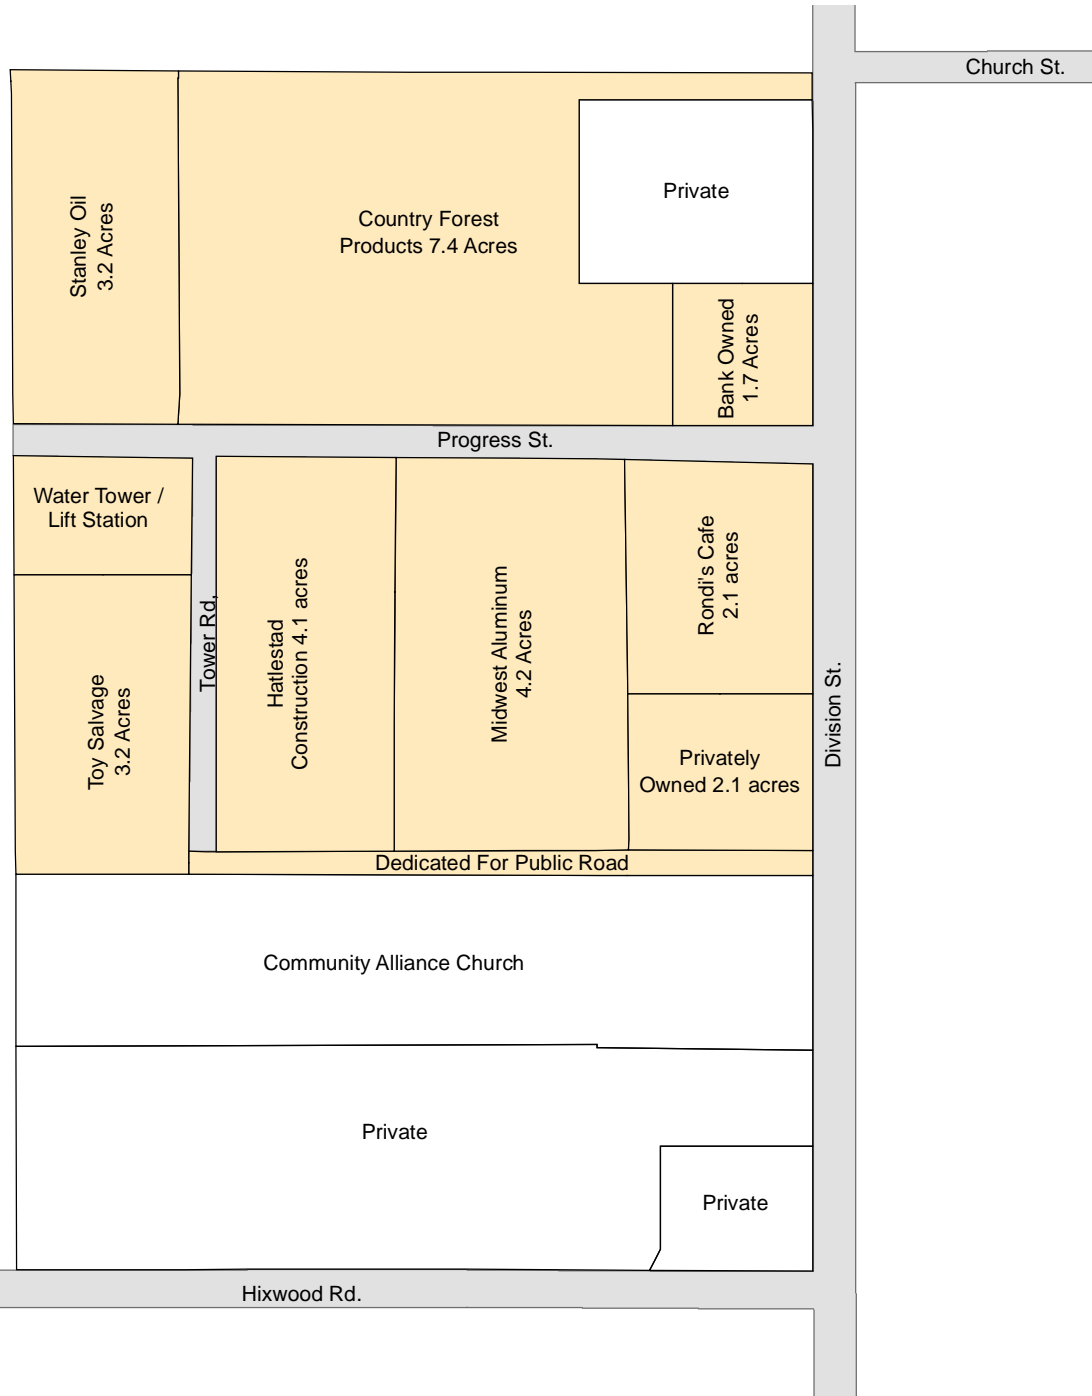

Industrial Park - Village of Withee

Map 6-1

Town of Hixon

Village of Withee

- Industrial Park
- Village Boundary
- Public Roads