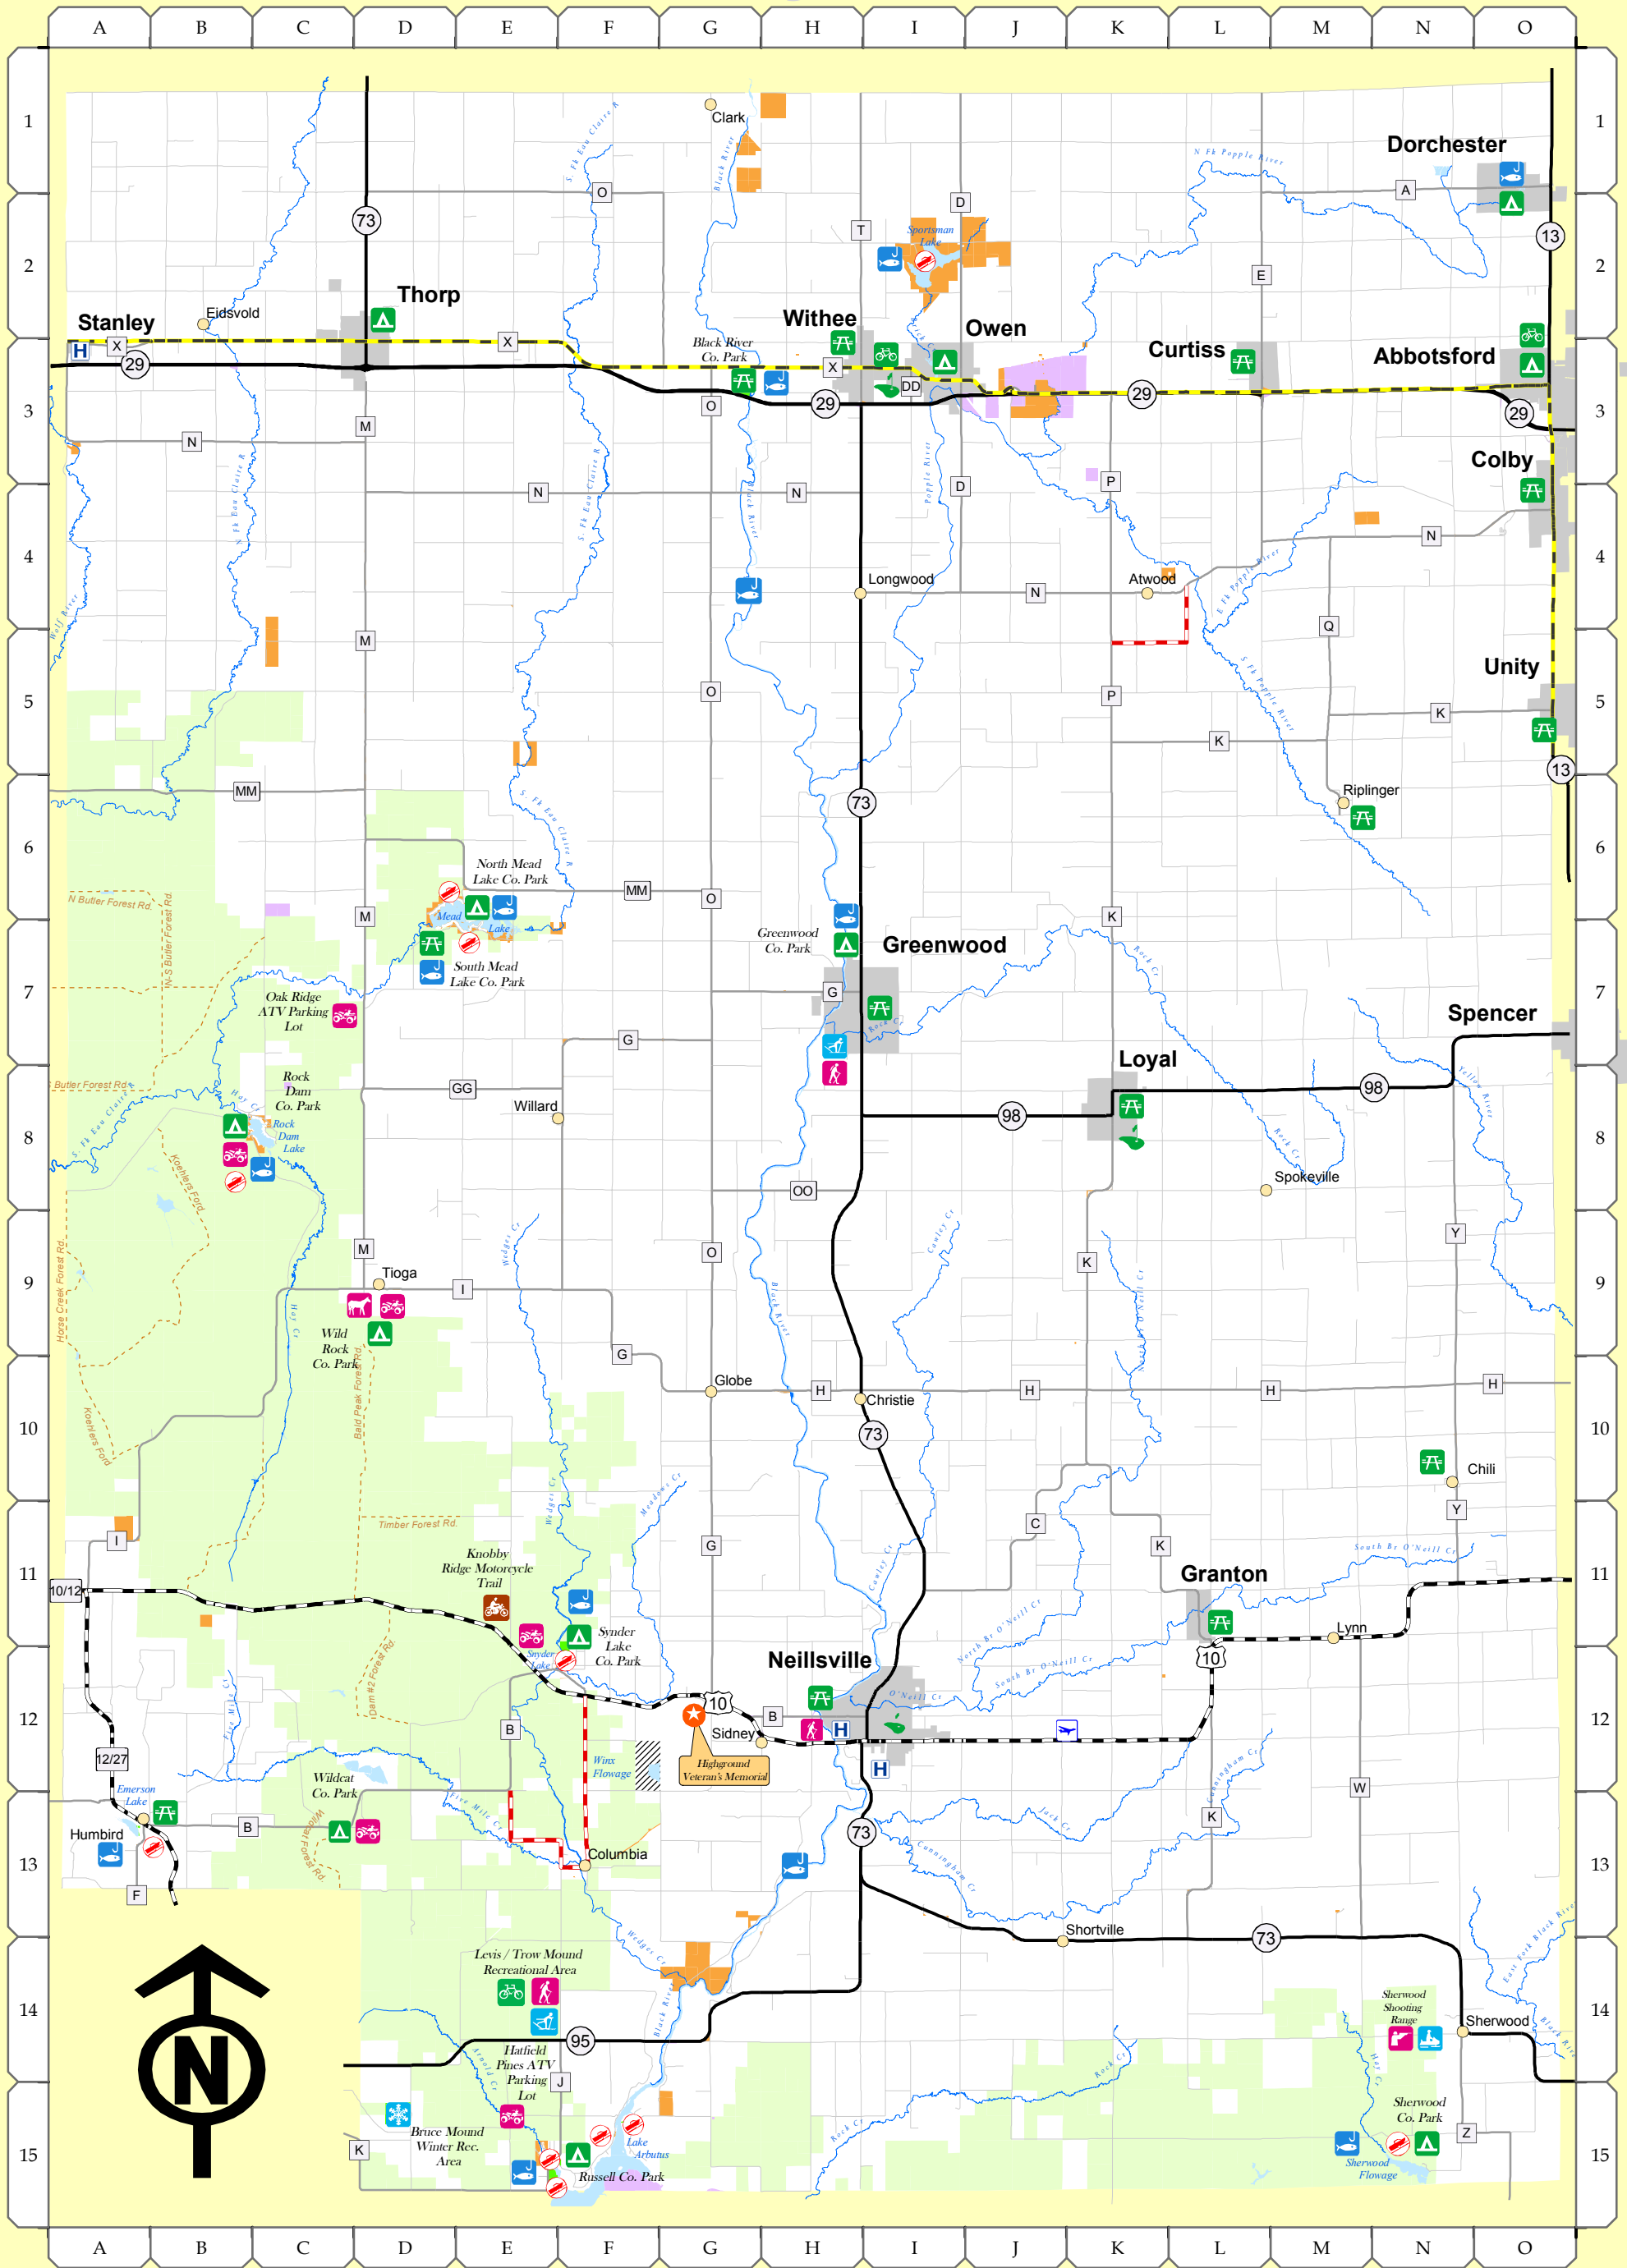

Clark County, Wisconsin

- Public Park
- Public Park / Camping
- Shooting Range
- Bruce Mound Winter Recreation
- ATV / Snowmobile Trail Parking
- Public Fishing Access

- Horse Trail Parking
- Bike Trails
- Hiking Trails
- Cross Country Ski Trail
- Snowmobile Parking Lot
- Knobby Ridge Motorcycle Trail (Off Road 2 Wheel Only)

- Public Boat Landing
- Golf Course
- Hospital
- Airport
- Lakes / Rivers

- County Forest Land (CFL)
- County Land
- State of Wisconsin Land
- Winx Migratory Bird Refuge
- City / Village Boundary
- Unincorporated Areas

- U.S. / State Highway
- State Highway
- County Highway
- Forest Roads
- Local Roads
- Yellowstone Trail
- Rustic Roads